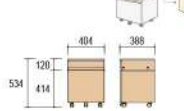

Ugo 100

OAK VENEER MDF

盡用居室空間, 配合成長需要。

Desk & Shelf

865JAD - WG36 / WG37
(100cm Desk + Shelf)
HKD10,380

865J1D - WG36 / WG37
(100cm Desk)
HKD8,380

865J2D - WG36 / WG37
(100cm Shelf Unit)
HKD3,000

Ugo 90

Desk & Shelf

865JBD - WG36 / WG37
(90cm Desk + Shelf)
HKD9,980

865J3D - WG36 / WG37
(90cm Desk)
HKD7,980

865J4D - WG36 / WG37
(90cm Shelf Unit)
HKD2,700

Multi Rack

865SAR - WG36
HKD3,380

Chair

RUBBER WOOD 系列

865JBE - WG36 / WG37
HKD3,280

隱藏式滑輪設計

Wagon

MDF 系列

865JAW - WG36 / WG37
HKD2,380

sorano

ソラノ

ALDER WOOD MDF