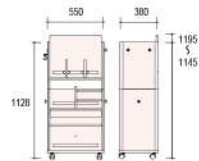

Ugo 100

OAK VENEER MDF

盡用居室空間, 配合成長需要。

Desk & Shelf

865JAD - WG36 / WG37
(100cm Desk + Shelf)
HKD10,380

865J1D - WG36 / WG37
(100cm Desk)
HKD8,380

865J2D - WG36 / WG37
(100cm Shelf Unit)
HKD3,000

Ugo 90

Desk & Shelf

865JBD - WG36 / WG37
(90cm Desk + Shelf)
HKD9,980

865J3D - WG36 / WG37
(90cm Desk)
HKD7,980

865J4D - WG36 / WG37
(90cm Shelf Unit)
HKD2,700

Multi Rack

865SAR - WG36
HKD3,380

Chair

RUBBER WOOD 系列